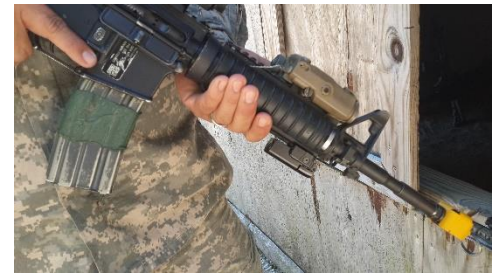

SMALL SAT TO USE WITH BLANKS, UTM'S AND SIMUNITION RECOIL FIREARMS

The Firefly Small Arms Transmitter attaches to the picatinny rail of pistols so equipped. The Firefly is triggered by a blank fired from the pistol, we recommend using Simunitions or UTM converted pistols using their respective blank rounds (non-man marking) to ensure safety during training. The Firefly employs a two IR laser system, one for close in engagements, and the other for longer engagements. Once properly calibrated, the SAT allows for an effective engagement range from 4 to 50 yards when aiming at center mass. The Firefly includes an allen wrench for securing the SAT to the picatinny rail. The Firefly enables shooters to safely practice use of force scenarios with their own weapons, or non-gun platforms such as Airsoft.

Pistols equipped with the Firefly SAT will fit in holsters made to accommodate pistol mounted flashlights.

Our picatinny rail adapter system allows the shooter to adapt the same SAT to all popular pistols or other small arms. The calibration system ensures that the laser is aligned to the sights ensuring accuracy.